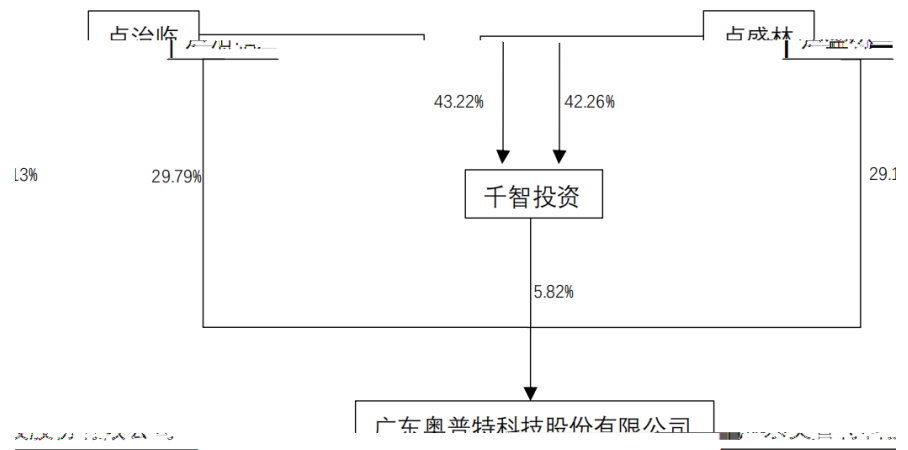

AI

3D

3C

3.

2D 2D 3D 3D 3D 3D 3D 3D
3D 3D 3D 3D 3D 3D 3D 3D

2

PCB SMT
" " GWh TWh
TWh
" " "

	56,541,051.00	122,785,320.14	75,707,058.28	42,654,987.59
	-3,965,552.00	4,630,811.83	-76,275,959.27	120,548,937.51

4

4.1

10

:

()	4,695
()	5,020
	0
	0
	0
	0

4.2

4.3

4.4

5

1

1.		30.39%		31.59%
2.		40.14%	18.88%	39.32%
	13.83%		7.26%	

2