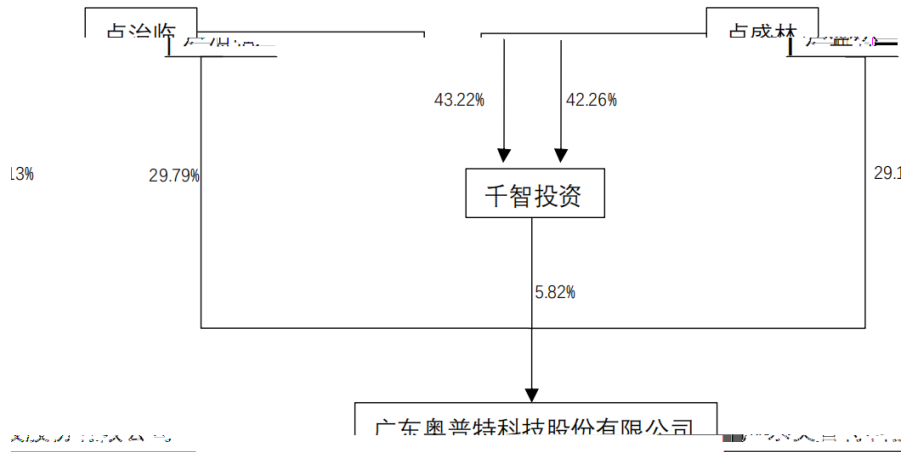

AI

3D

3C

3.

2D 2D 3D 3D 3D 3D 3D 3D
3D 3D 3D 3D 3D 3D 3D 3D

2

PCB SMT
" " GWh TWh
TWh
" " "

	56,541,051.00	122,785,320.14	75,707,058.28	42,654,987.59
	-3,965,552.00	4,630,811.83	-76,275,959.27	120,548,937.51

4

4.1

10

:

()	4,695
()	5,020
	0
	0
	0
	0

4.2

4.3

4.4

5

1

1.		30.39%		31.59%
2.		40.14%	18.88%	39.32%
	13.83%		7.26%	

2